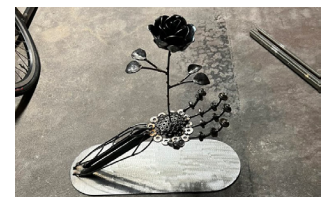

LUCA
PAPER MACHE,
SOFT SCULPTURE
& VIDEO ART

TOBY HOLTZ
WELDED METAL
SCULPTURE