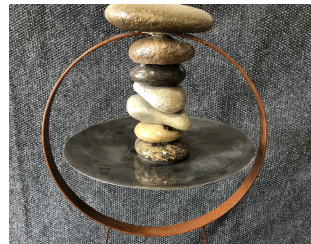

WAYNE & KAREN RUFF
BENNINGTON, NE
METALWORK